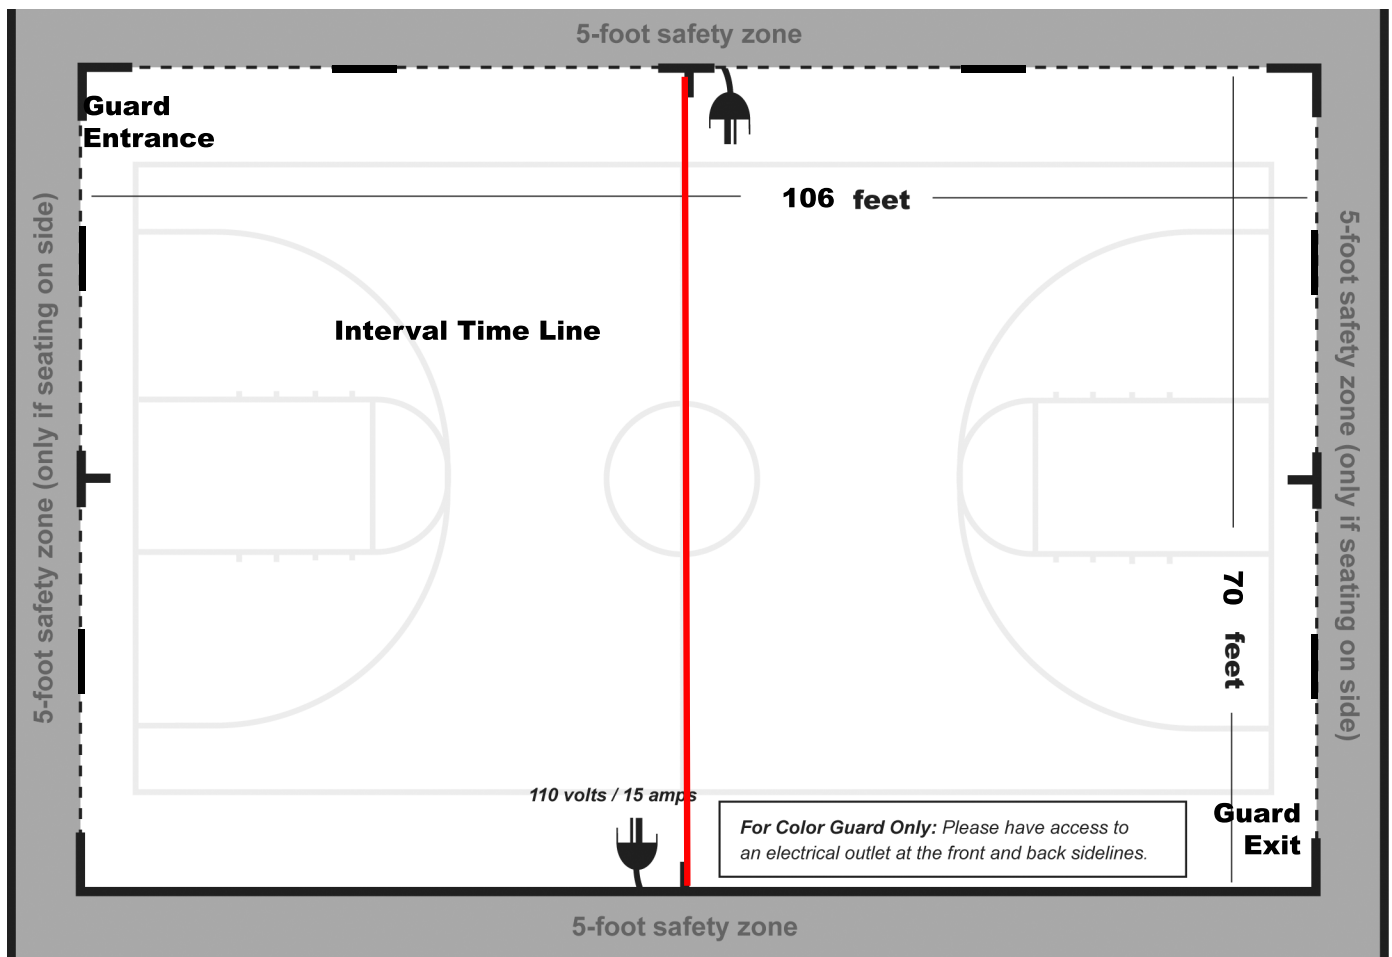

Mid Atlantic Power Regional Competition Area Winthrop Coliseum, Winthrop University Rock Hill, SC

All WGI contest sites must have a minimum of seventy by one hundred feet (70' x 100') to accommodate a "safety zone" of five (5) feet from any spectator seating. If no spectators are seated on the left and right sides, then the safety zone will be eliminated on the left and right sides of the competition area and can extend to the maximum of 106'X 78'.

The "competition area" at this event measures 106'X 70'. All performing groups must be prepared to perform within that area. Floors (tarps) may not extend into the safety zones per rules found in the WGI Adjudication Manual and Rulebook.

← Black Curtain →

SPECTATOR SEATING